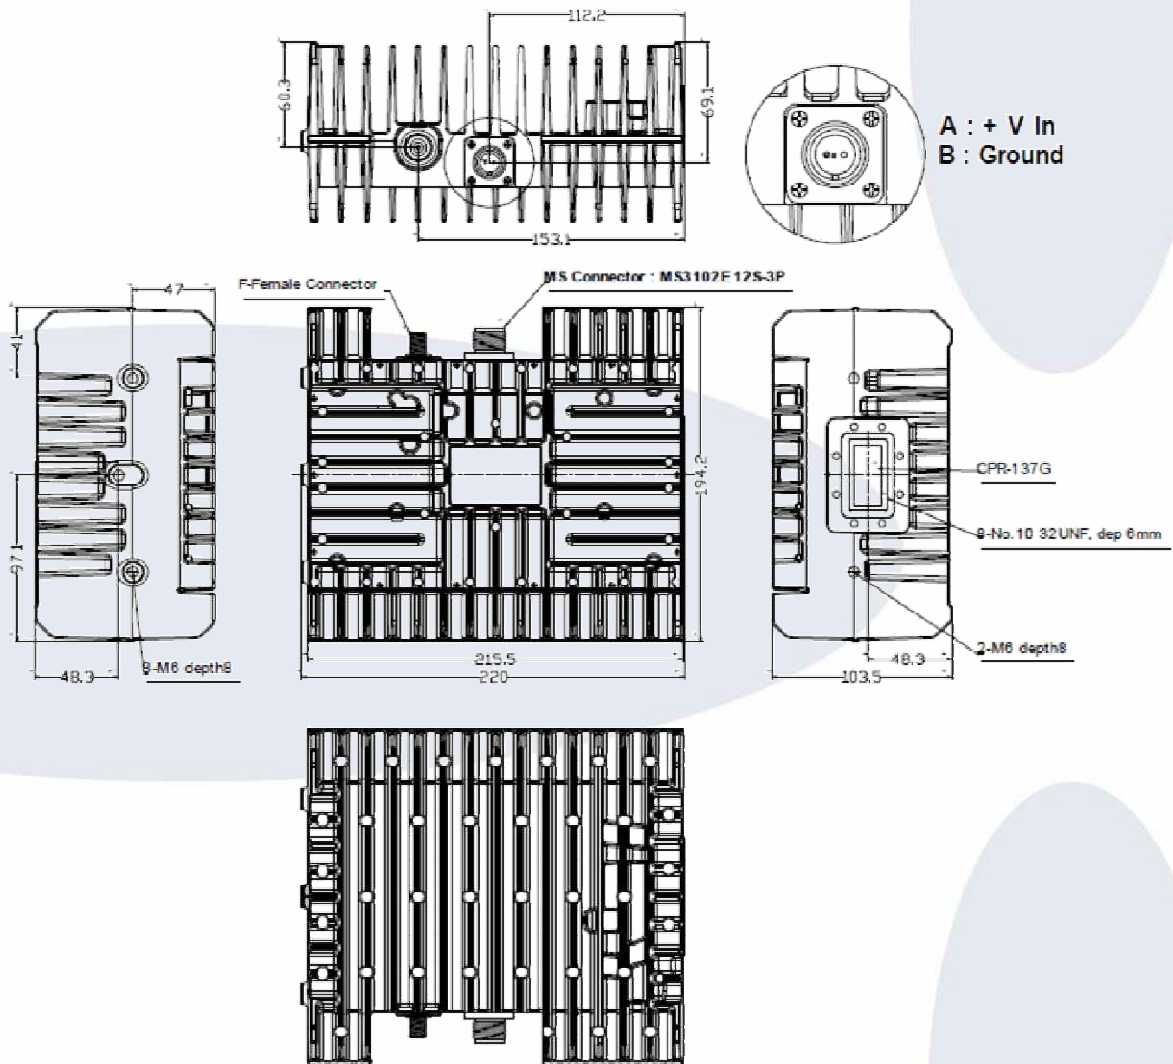

C-Band 10W/20W Block Up Converters

Applications

- C-band High power BUCs for VSAT / INSAT band
- SatCom Applications

Features

- 10W and 20W Output Power
- 18~24VDC or 36~60VDC for 10W optional MS connector
- 20~36VDC or 36~60VDC for 20W with MS connector
- Optional Internal Reference for 10/20W
- Optional M&C for 20W only
- RoHS compliant

C-Band 10W / 20W Block Up Converters

10W BUC Mechanical Outline

The specification subject to change without notice.

For the customized specification, price, and delivery ; Contact us
#1005, Woolim Lions Valley 3rd, 5445 Sangdaewon-dong, Jungwon-gu, Seoungnam-si, Gyeonggi-do 462-819, Korea
TEL : +82-31-713-6105 FAX : +82-31-720-5011 [Http://www.genmixtech.com](http://www.genmixtech.com)