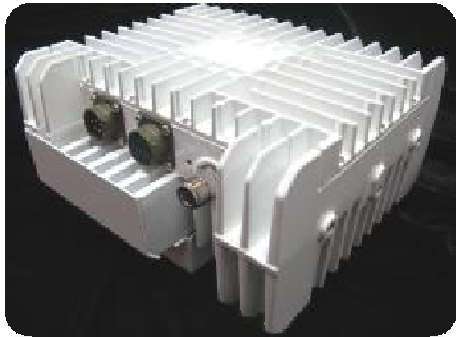

C-Band 10W/20W Block Up Converters

Applications

- C-band High power BUCs for VSAT / INSAT band
- SatCom Applications

Features

- 10W and 20W Output Power
- 18~24VDC or 36~60VDC for 10W optional MS connector
- 20~36VDC or 36~60VDC for 20W with MS connector
- Optional Internal Reference for 10/20W
- Optional M&C for 20W only
- RoHS compliant

Specification

Model Number	GMU067070B01	GMU067070B02
Frequency Band	6.725 ~7.025GHz	6.725~7.025GHz
IF Frequency	975~1275MHz	975~1275MHz
LO Frequency	5.75GHz	5.75GHz
Output P1dB	40dBm min.	43dBm min.
Linear Gain	65dB typ.	69dB typ.
Gain Variation		
Over 54MHz		1.5 dB
Over the whole Bandwidth		4 dB
Over Operation Temperature		4 dB
Gain Control (Option)	N/A	15 dB in 0.5 dB Steps via optional M&C
Spurious		
In-band		-60 dBc
Out-of-band		-50 dBc
VSWR (In/Out)		2:1 max. / 2:1 max.
Output Phase Noise		
100Hz		-65 dBc/Hz typ.
1KHz		-75 dBc/Hz typ.
10KHz		-85 dBc/Hz typ.
100KHz		-95 dBc/Hz typ.
External Ref. Phase Noise (SSB)		10MHz, -5~+5 dBm @ Input Port -125 dBc/Hz max. @ 100Hz offset -135 dBc/Hz max. @ 1kHz offset -140 dBc/Hz max. @ 10kHz offset
DC Power	18~24 or 36~60 VDC (Opt. MS Connector)	20~36 or 36~60 VDC with MS Conn.
Power Consumption	80W max.	180W max.
Internal Function	Lock Detector shuts off Tx in case of LO unlocked	
M&C Interface	N/A	RS-485/RS-232, RS-422, M&C Optionally
Mute		Via M&C Interface or disconnecting 10MHz Reference
Status LED		Bicolor : RED -Alarm / GREEN - Operational
Command Function		HPA On/Off, Gain Control, Address Change
Telemetry Function		Output Power Level (15dB Dynamic Range), Out of Lock Alarm, Temperature, Summary Alarm
Physical Interface		
RF		CPR137G
DC		F-type or N-type (female)
Dimension / Weight	220 x 194.2x 103.5 mm / 4.5 kg	220 X 195 x 136 mm / 5 kg
Humidity	Up to 100%	Up to 100%
Temperature Range	Operation : -40°C to +55°C	Operation : -40°C to +55°C