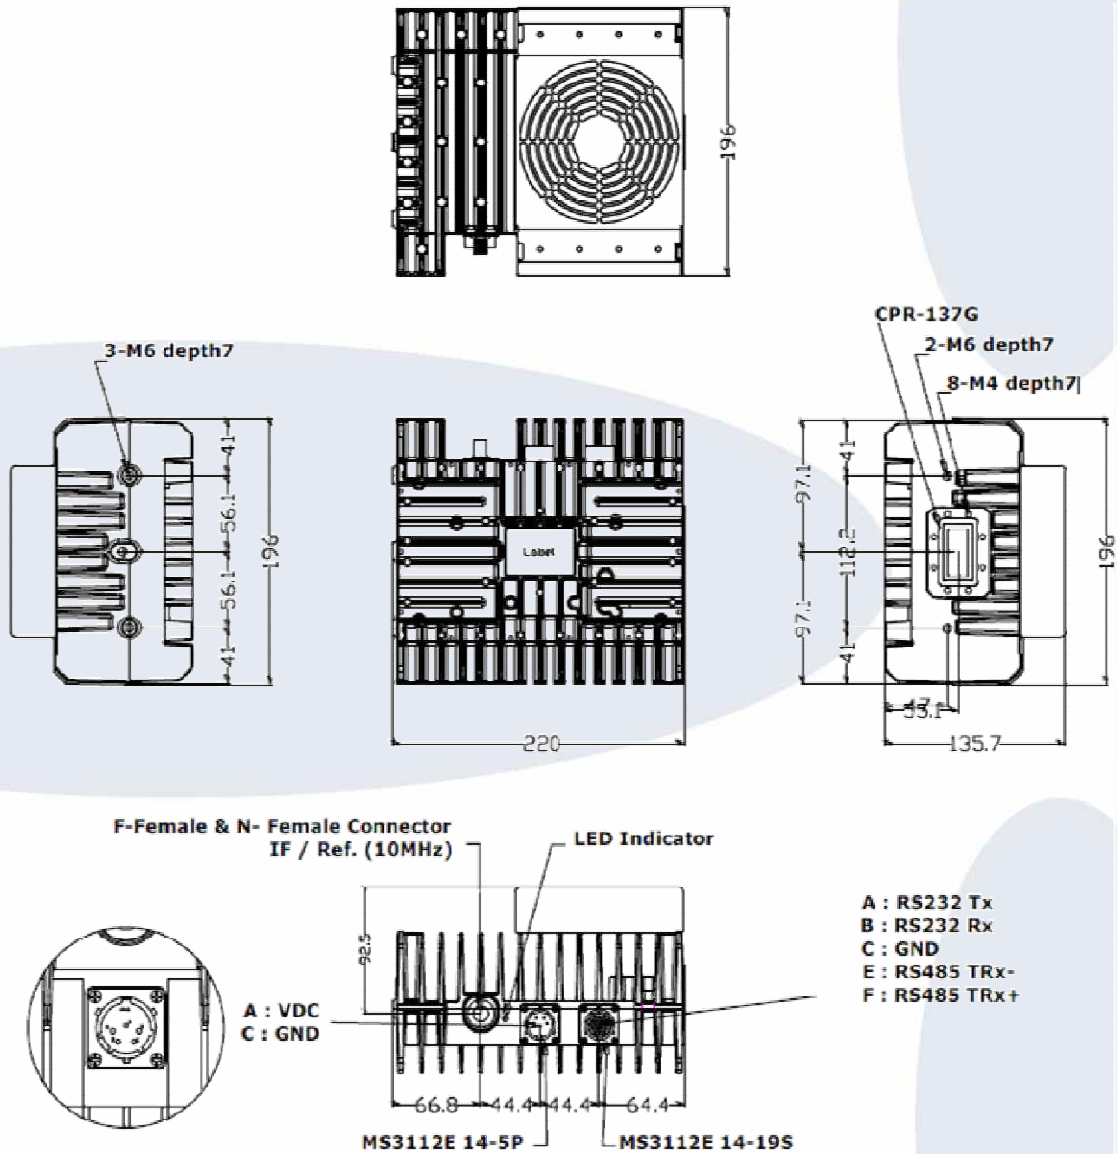

C-Band 10W/20W Block Up Converters

Applications

- C-band High power BUCs for VSAT / INSAT band
- SatCom Applications

Features

- 10W and 20W Output Power
- 18~24VDC or 36~60VDC for 10W optional MS connector
- 20~36VDC or 36~60VDC for 20W with MS connector
- Optional Internal Reference for 10/20W
- Optional M&C for 20W only
- RoHS compliant

C-Band 10W / 20W Block Up Converters

10W BUC Mechanical Outline

The specification subject to change without notice.

For the customized specification, price, and delivery ; Contact us
#1005, Woolim Lions Valley 3rd, 5445 Sangdaewon-dong, Jungwon-gu, Seoungnam-si, Gyeonggi-do 462-819, Korea
TEL : +82-31-713-6105 FAX : +82-31-720-5011 [Http://www.genmixtech.com](http://www.genmixtech.com)

Rev 1.0 on Oct. 15, 2013

C-Band 10W / 20W Block Up Converters

20W BUC Mechanical Outline

The specification subject to change without notice.

For the customized specification, price, and delivery ; Contact us
 #1005, Woolim Lions Valley 3rd, 5445 Sangdaewon-dong, Jungwon-gu, Seoungnam-si, Gyeonggi-do 462-819, Korea
 TEL : +82-31-713-6105 FAX : +82-31-720-5011 [Http://www.genmixtech.com](http://www.genmixtech.com)