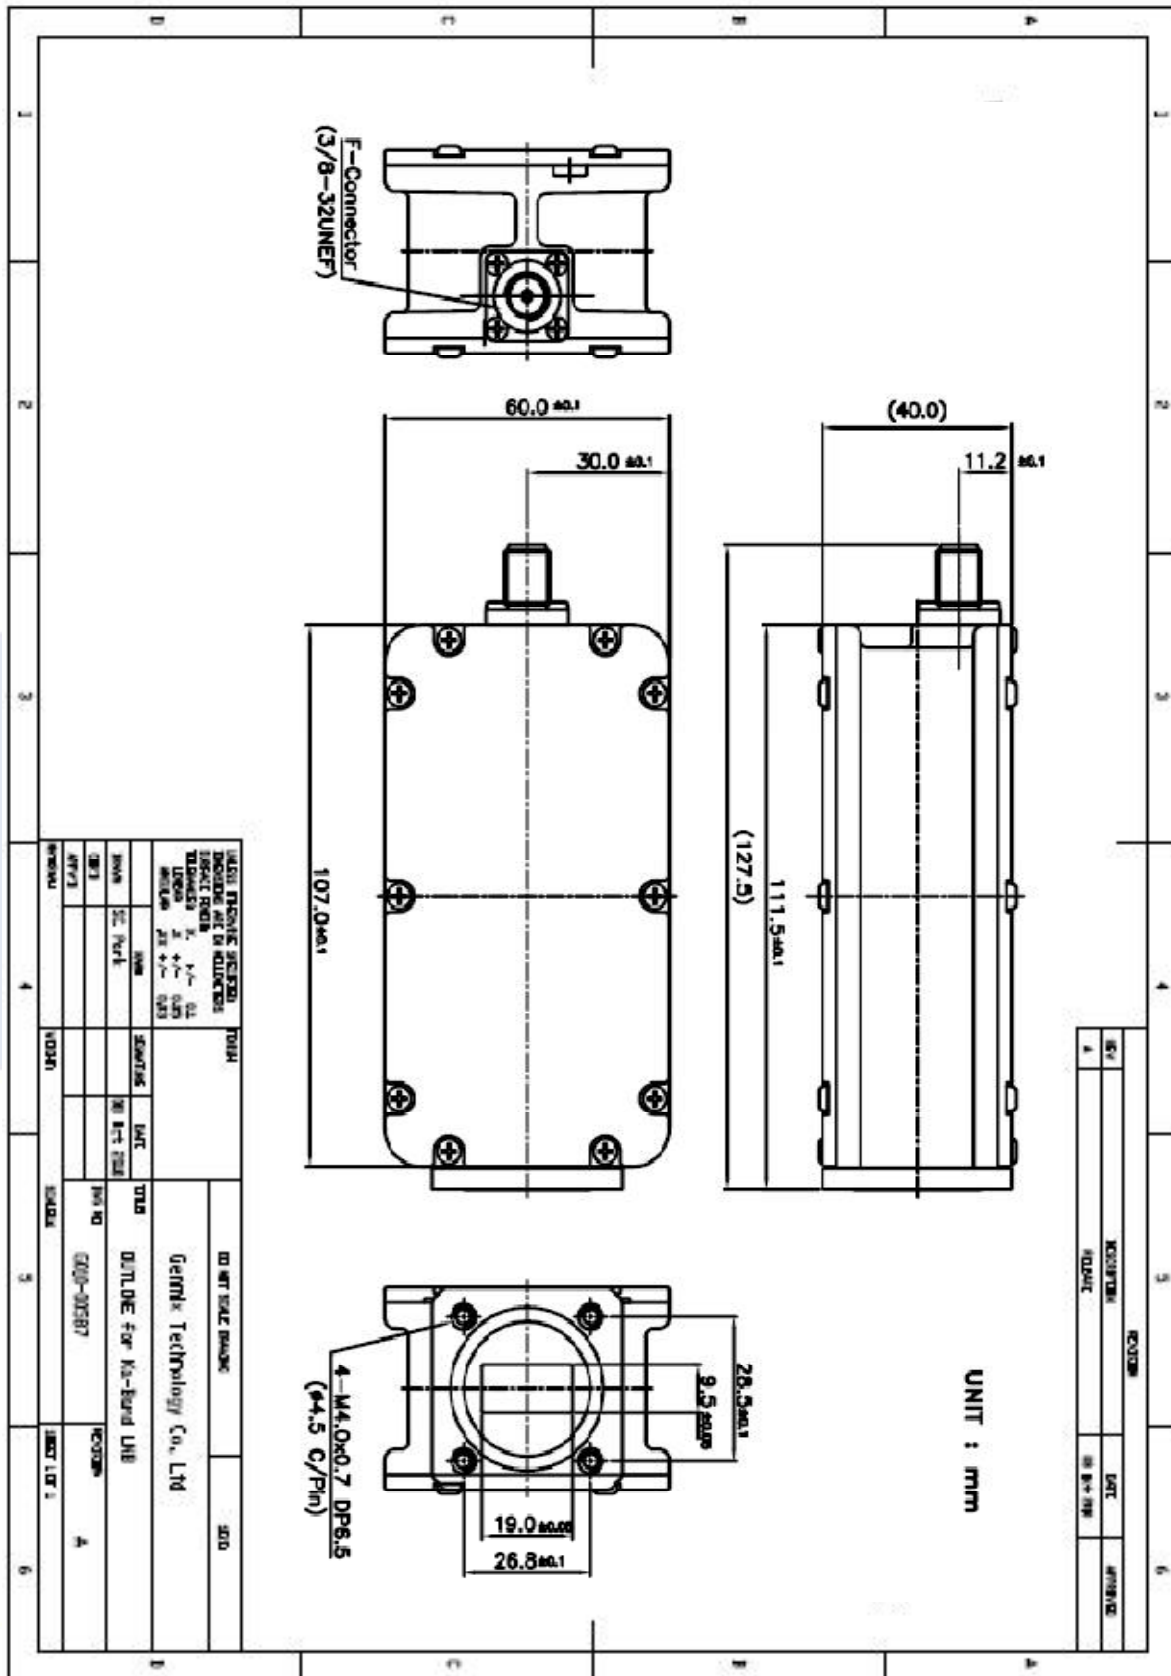

Ku-Band LNBS (Low Noise Block converters)

The specification subject to change without notice.

For the customized specification, price, and delivery ; Contact us
#1005, Woolim Lions Valley 3rd, 5445 Sangdaewon-dong, Jungwon-gu, Seoungnam-si, Gyeonggi-do 462-819, Korea
TEL : +82-31-713-6105 FAX : +82-31-720-5011 [Http://www.genmixtech.com](http://www.genmixtech.com)